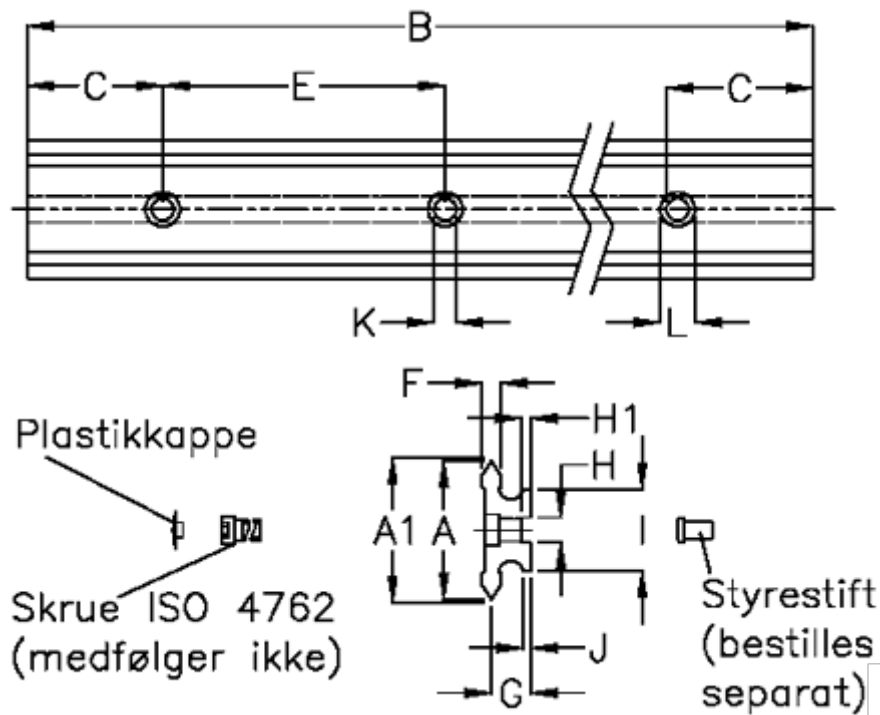

Article number: 0591031976  
 Description: Hepco SL2 spacer slide  
 SS NM 44-1976

## Measures

A	= 44	G	= 12.5	Weight kg/1000 = 3300
A1	= 44.74	H	= 8	
B	= 1976	H1	= 3.0	
C	= 43.0	I	= 26.0	
E	= 90	J	= 2.5	
F	= 6.0	K	= 7.0	
For bearing	= 34	L	= 11 x 6	
For guide pin	= 6	M	= 1	